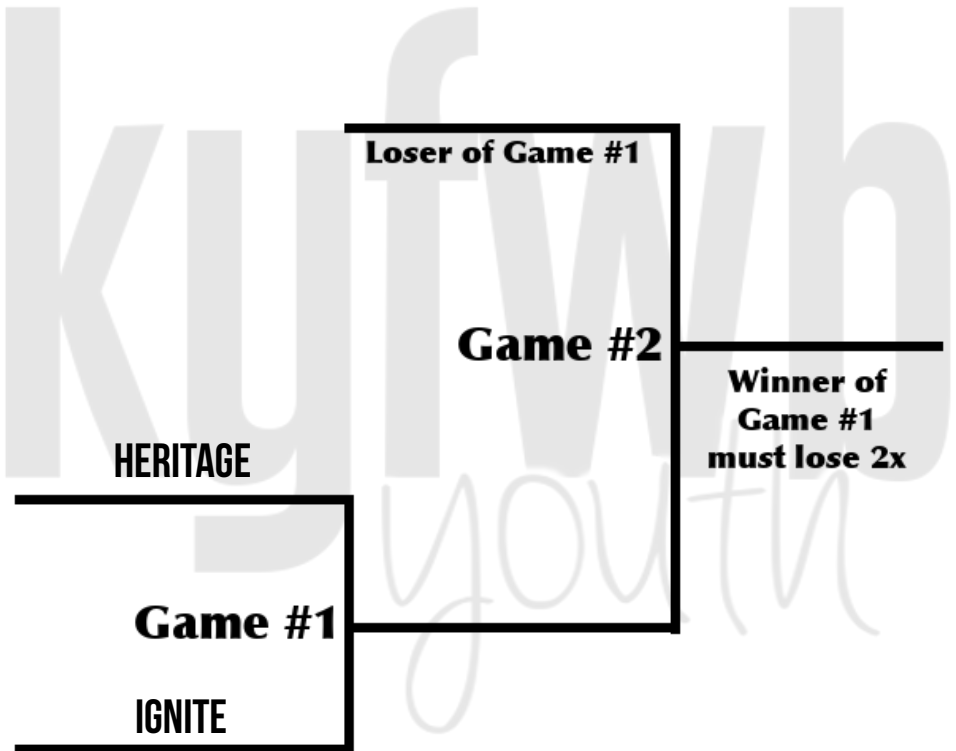

BIBLE TIC TAC TOE

Following Sword Drill
Teen Room

DOUBLE ELIMINATION TOURNAMENT (TIME LIMIT OF 30 MINUTES PER MATCH)

HERITAGE	HERITAGE FWB-ASHLAND
IGNITE	TOM'S CREEK FWB-IVEL

kentucky

fwb youth

Connect with us on Social Media

kentucky fwb youth

kyfwb
youth

CREATIVE ARTS-PAINTING

Place on the Tables in
the Main Lobby

CATEGORY C

HAILEY WISE

TOM'S CREEK FWB-IVEL

MICLAYA JONES